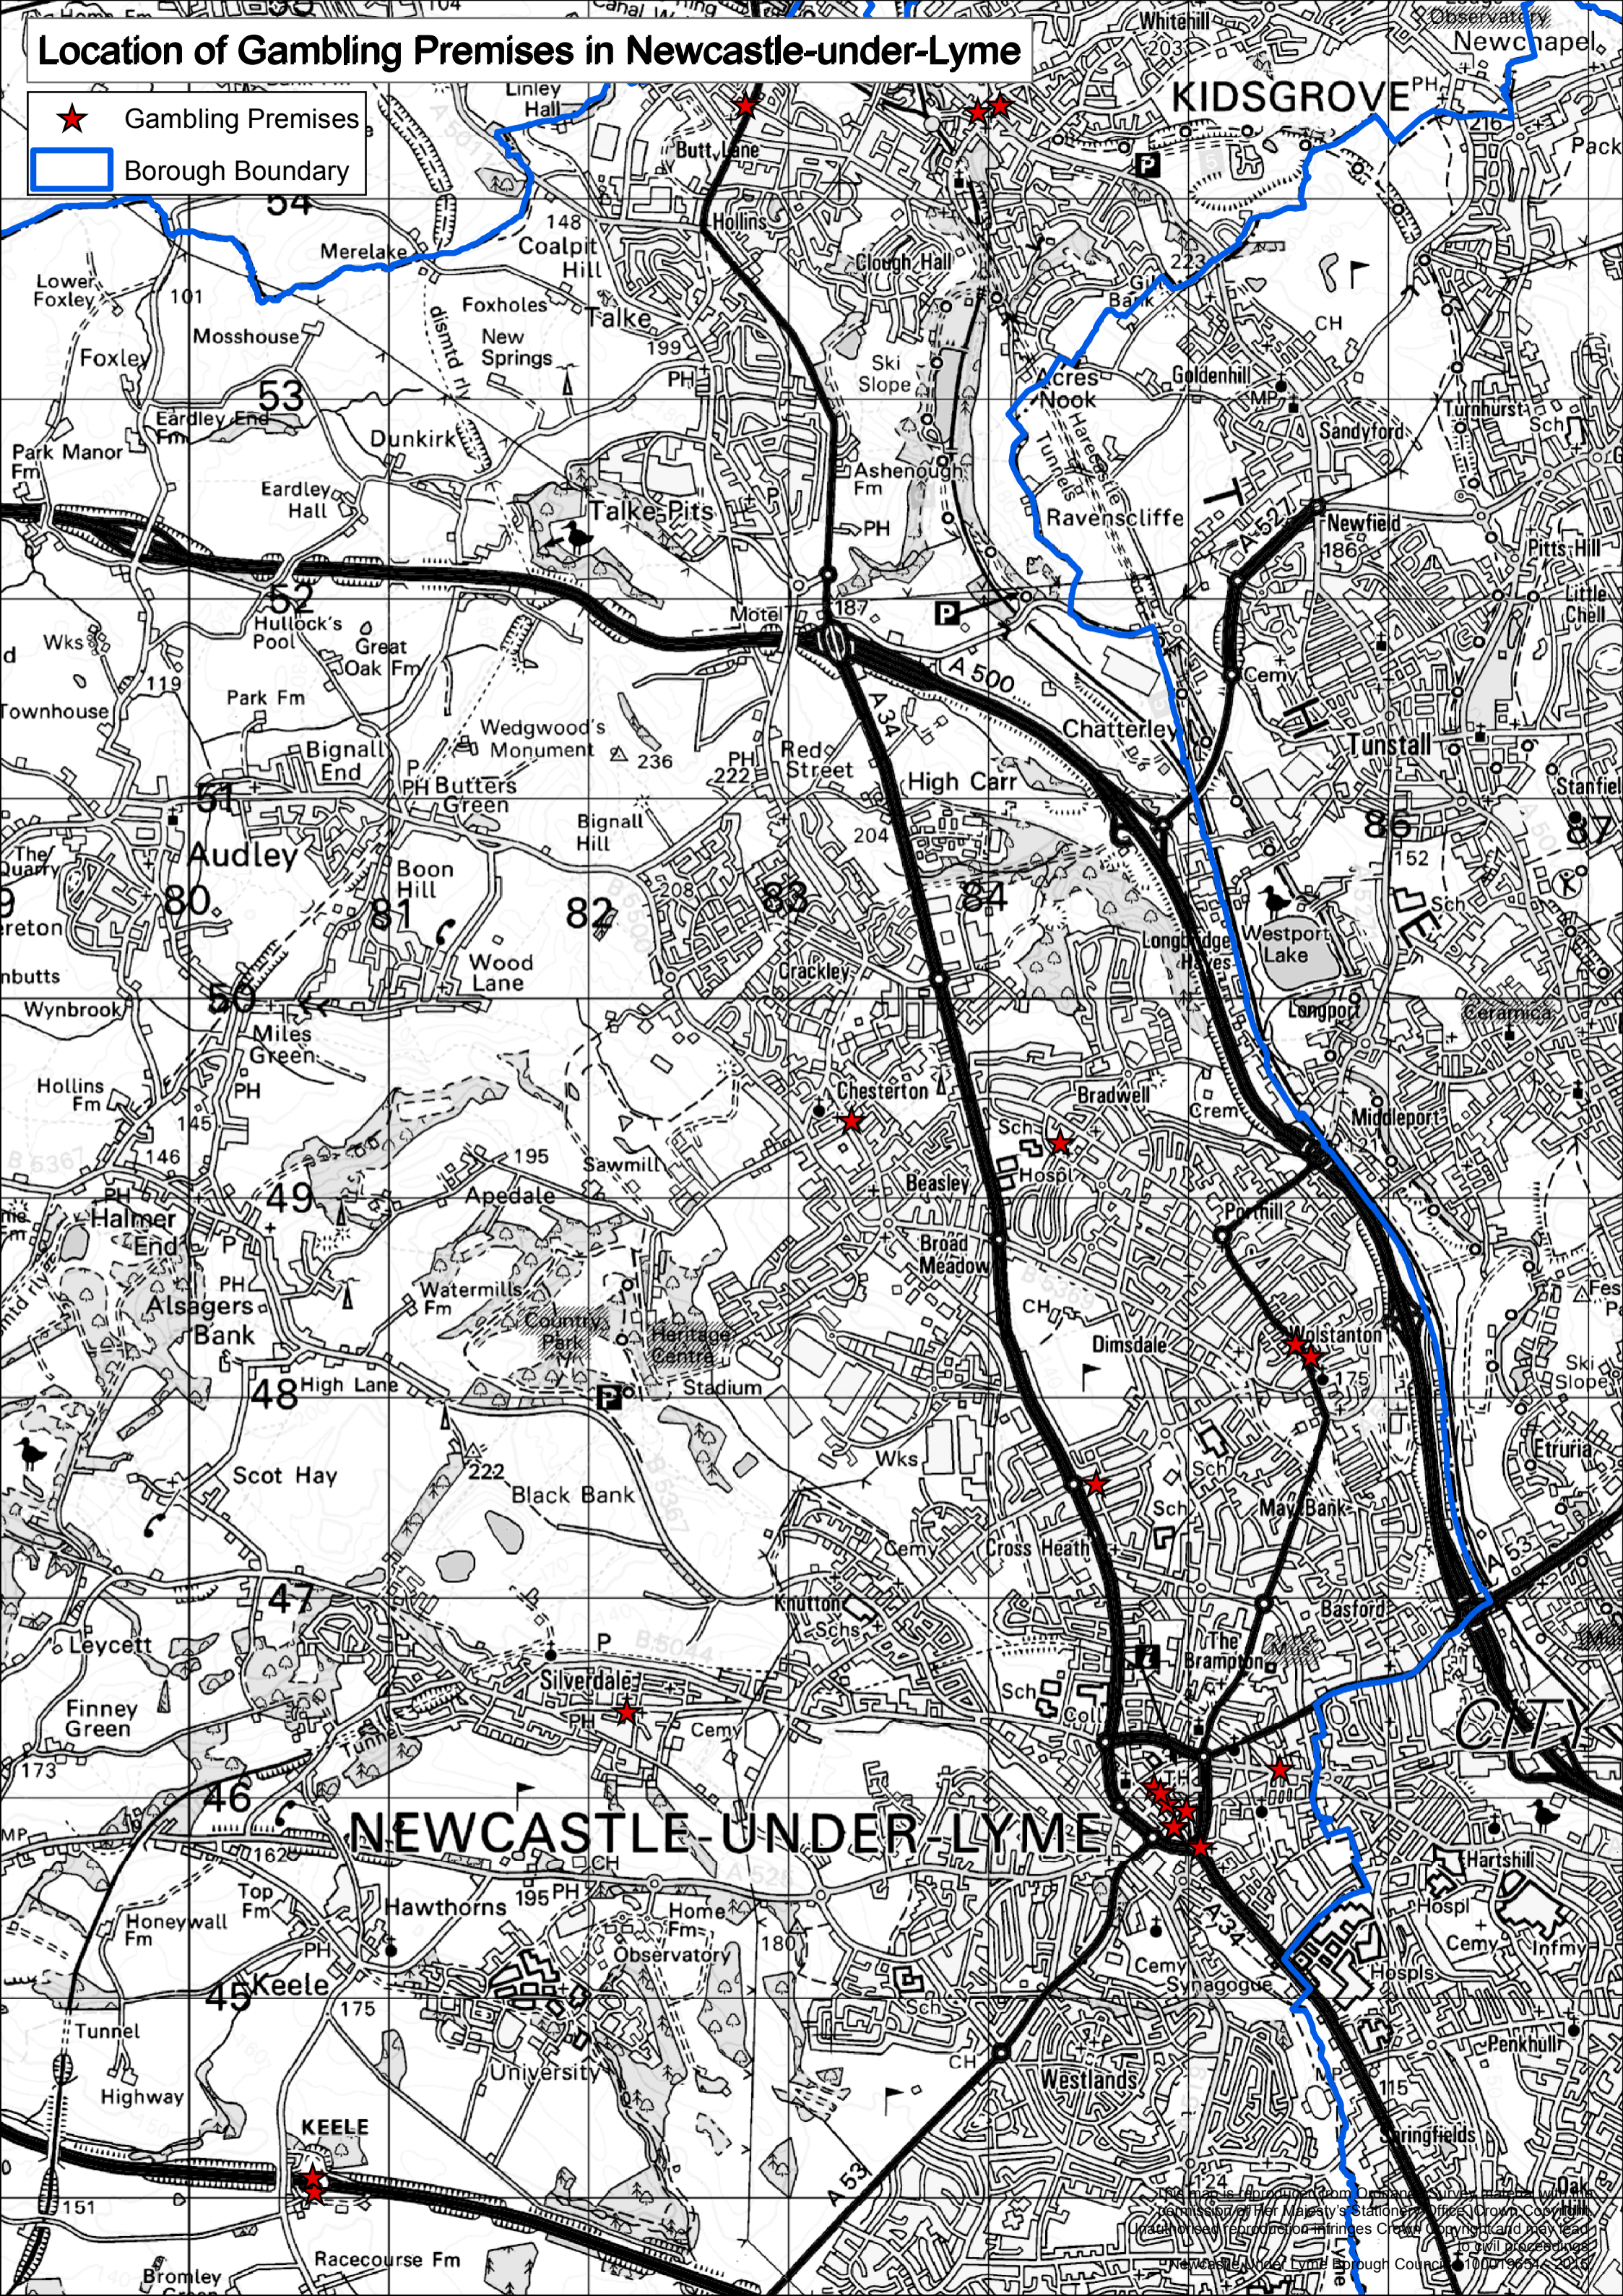

# Location of Gambling Premises in Newcastle-under-Lyme

★ Gambling Premises  
□ Borough Boundary

This map is reproduced from Ordnance Survey data with the permission of Her Majesty's Stationery Office. Crown Copyright. Unauthorised reproduction infringes Crown Copyright and may lead to civil proceedings. Newcastle-under-Lyme Borough Council © 1000/1999/2016